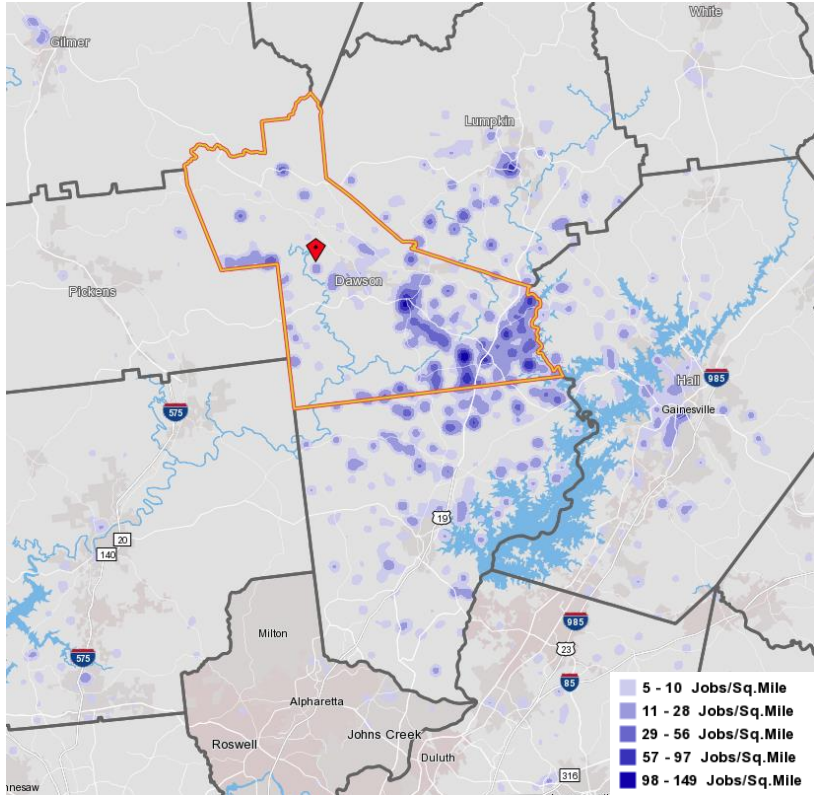

Commute & Labor Shed Overview

Dawson County, Georgia

Inflow / Outflow

Inflow / Outflow: Labor Shed

Jobs Counts by Counties Where Workers Live		
	Count	Share
All Counties	6,289	100%
Dawson County, GA	1,372	21.8%
Forsyth County, GA	839	13.3%
Hall County, GA	628	10.0%
Lumpkin County, GA	507	8.1%
Gwinnett County, GA	400	6.4%
Fulton County, GA	290	4.6%
Cherokee County, GA	240	3.8%
Cobb County, GA	210	3.3%
DeKalb County, GA	163	2.6%
Gilmer County, GA	91	1.4%
All Other Locations	1,549	24.6%

Inflow / Outflow: Commute Shed

Jobs Counts by Counties Where Residents Work

	Count	Share
All Counties	9,197	100%
Forsyth County, GA	2,054	22.3%
Fulton County, GA	1,553	16.9%
Dawson County, GA	1,372	14.9%
Gwinnett County, GA	812	8.8%
Hall County, GA	811	8.8%
Cobb County, GA	521	5.7%
DeKalb County, GA	348	3.8%
Lumpkin County, GA	278	3.0%
Cherokee County, GA	229	2.5%
Pickens County, GA	120	1.3%
All Other Locations	1,099	11.9%