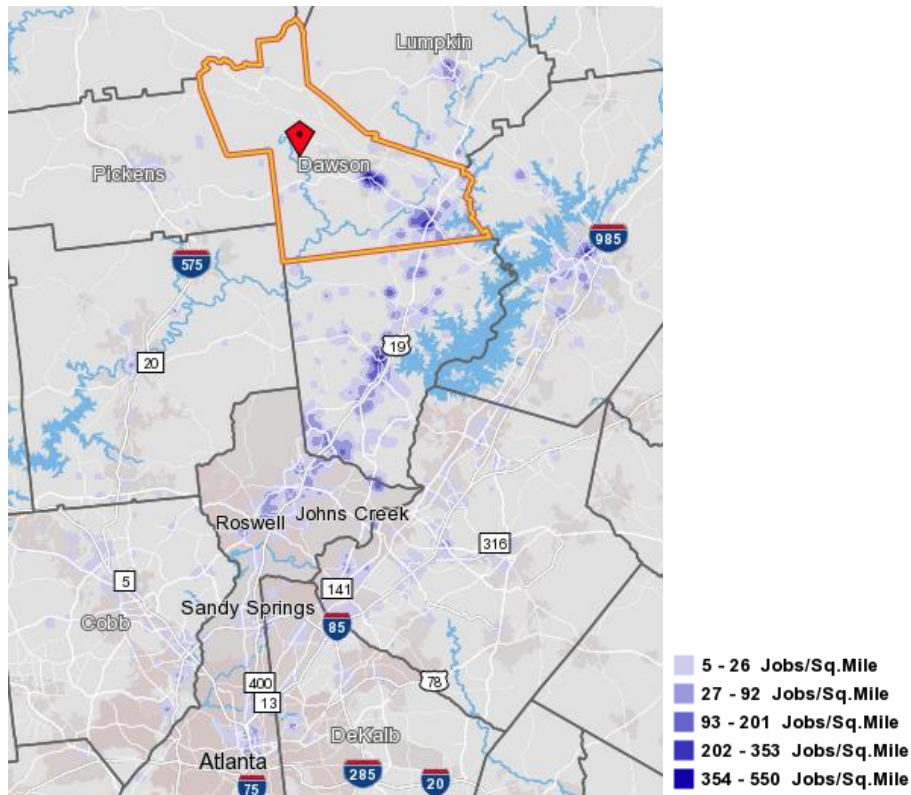

Commute & Labor Shed Overview

Dawson County, Georgia

Inflow / Outflow

Inflow / Outflow: Labor Shed

Jobs Counts by Counties Where Workers Live		
	Count	Share
All Counties	6,289	100%
Dawson County, GA	1,372	21.8%
Forsyth County, GA	839	13.3%
Hall County, GA	628	10.0%
Lumpkin County, GA	507	8.1%
Gwinnett County, GA	400	6.4%
Fulton County, GA	290	4.6%
Cherokee County, GA	240	3.8%
Cobb County, GA	210	3.3%
DeKalb County, GA	163	2.6%
Gilmer County, GA	91	1.4%
All Other Locations	1,549	24.6%

Inflow / Outflow: Commute Shed

Jobs Counts by Counties Where Residents Work

	Count	Share
All Counties	9,197	100%
Forsyth County, GA	2,054	22.3%
Fulton County, GA	1,553	16.9%
Dawson County, GA	1,372	14.9%
Gwinnett County, GA	812	8.8%
Hall County, GA	811	8.8%
Cobb County, GA	521	5.7%
DeKalb County, GA	348	3.8%
Lumpkin County, GA	278	3.0%
Cherokee County, GA	229	2.5%
Pickens County, GA	120	1.3%
All Other Locations	1,099	11.9%