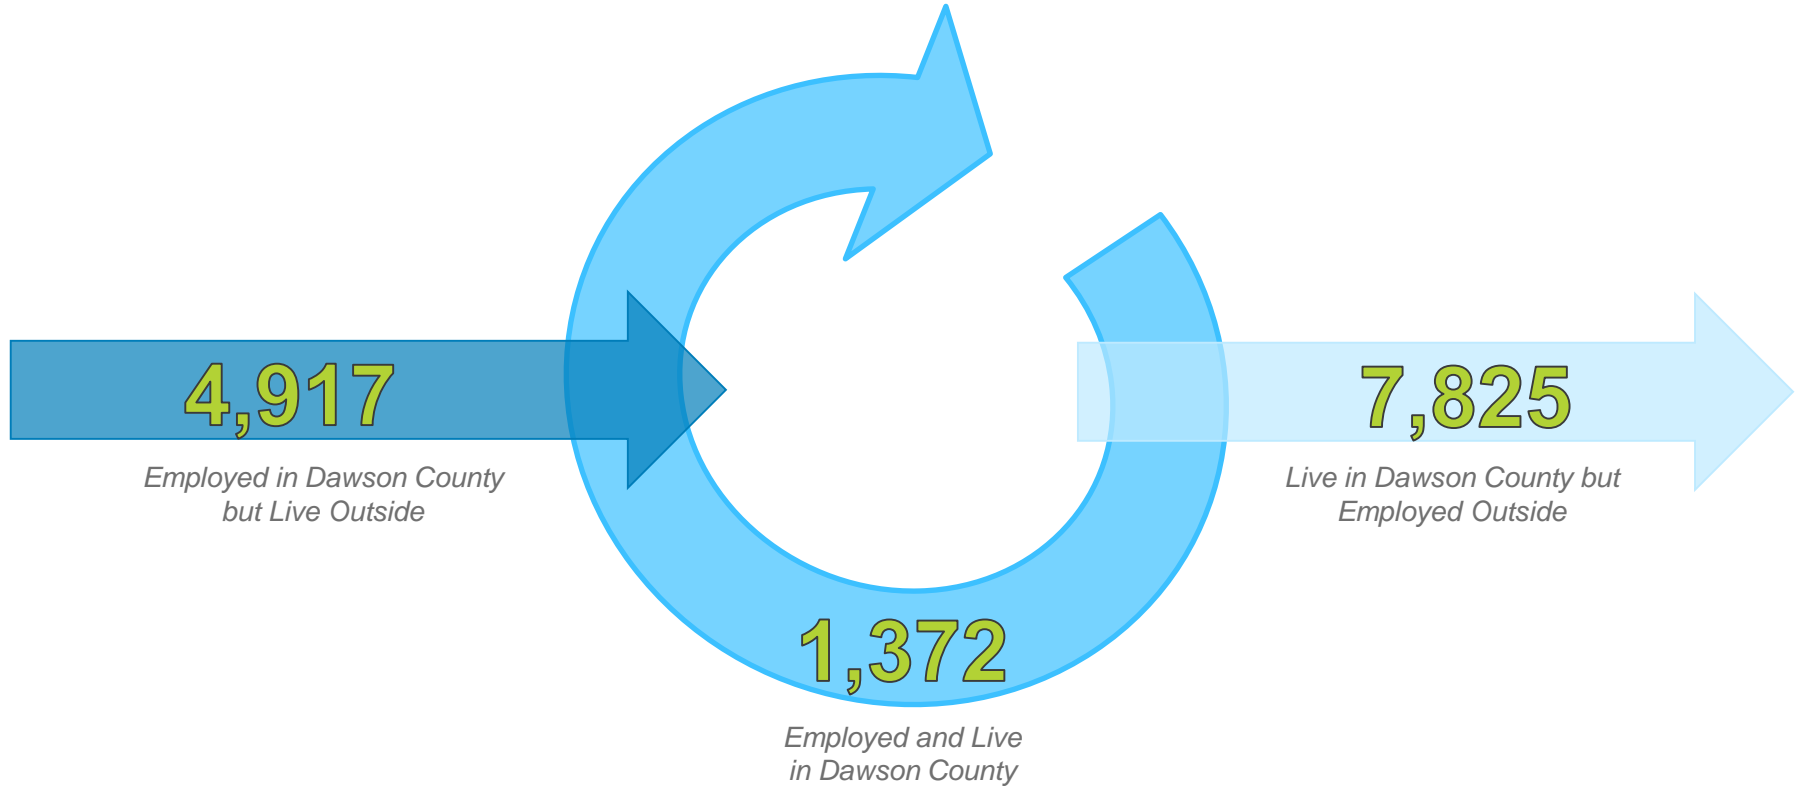

Commute & Labor Shed Overview

Dawson County, Georgia

Inflow / Outflow

Inflow / Outflow: Labor Shed

Jobs Counts by Counties Where Workers Live		
	Count	Share
All Counties	6,289	100%
Dawson County, GA	1,372	21.8%
Forsyth County, GA	839	13.3%
Hall County, GA	628	10.0%
Lumpkin County, GA	507	8.1%
Gwinnett County, GA	400	6.4%
Fulton County, GA	290	4.6%
Cherokee County, GA	240	3.8%
Cobb County, GA	210	3.3%
DeKalb County, GA	163	2.6%
Gilmer County, GA	91	1.4%
All Other Locations	1,549	24.6%

Inflow / Outflow: Commute Shed

Jobs Counts by Counties Where Residents Work

	Count	Share
All Counties	9,197	100%
Forsyth County, GA	2,054	22.3%
Fulton County, GA	1,553	16.9%
Dawson County, GA	1,372	14.9%
Gwinnett County, GA	812	8.8%
Hall County, GA	811	8.8%
Cobb County, GA	521	5.7%
DeKalb County, GA	348	3.8%
Lumpkin County, GA	278	3.0%
Cherokee County, GA	229	2.5%
Pickens County, GA	120	1.3%
All Other Locations	1,099	11.9%