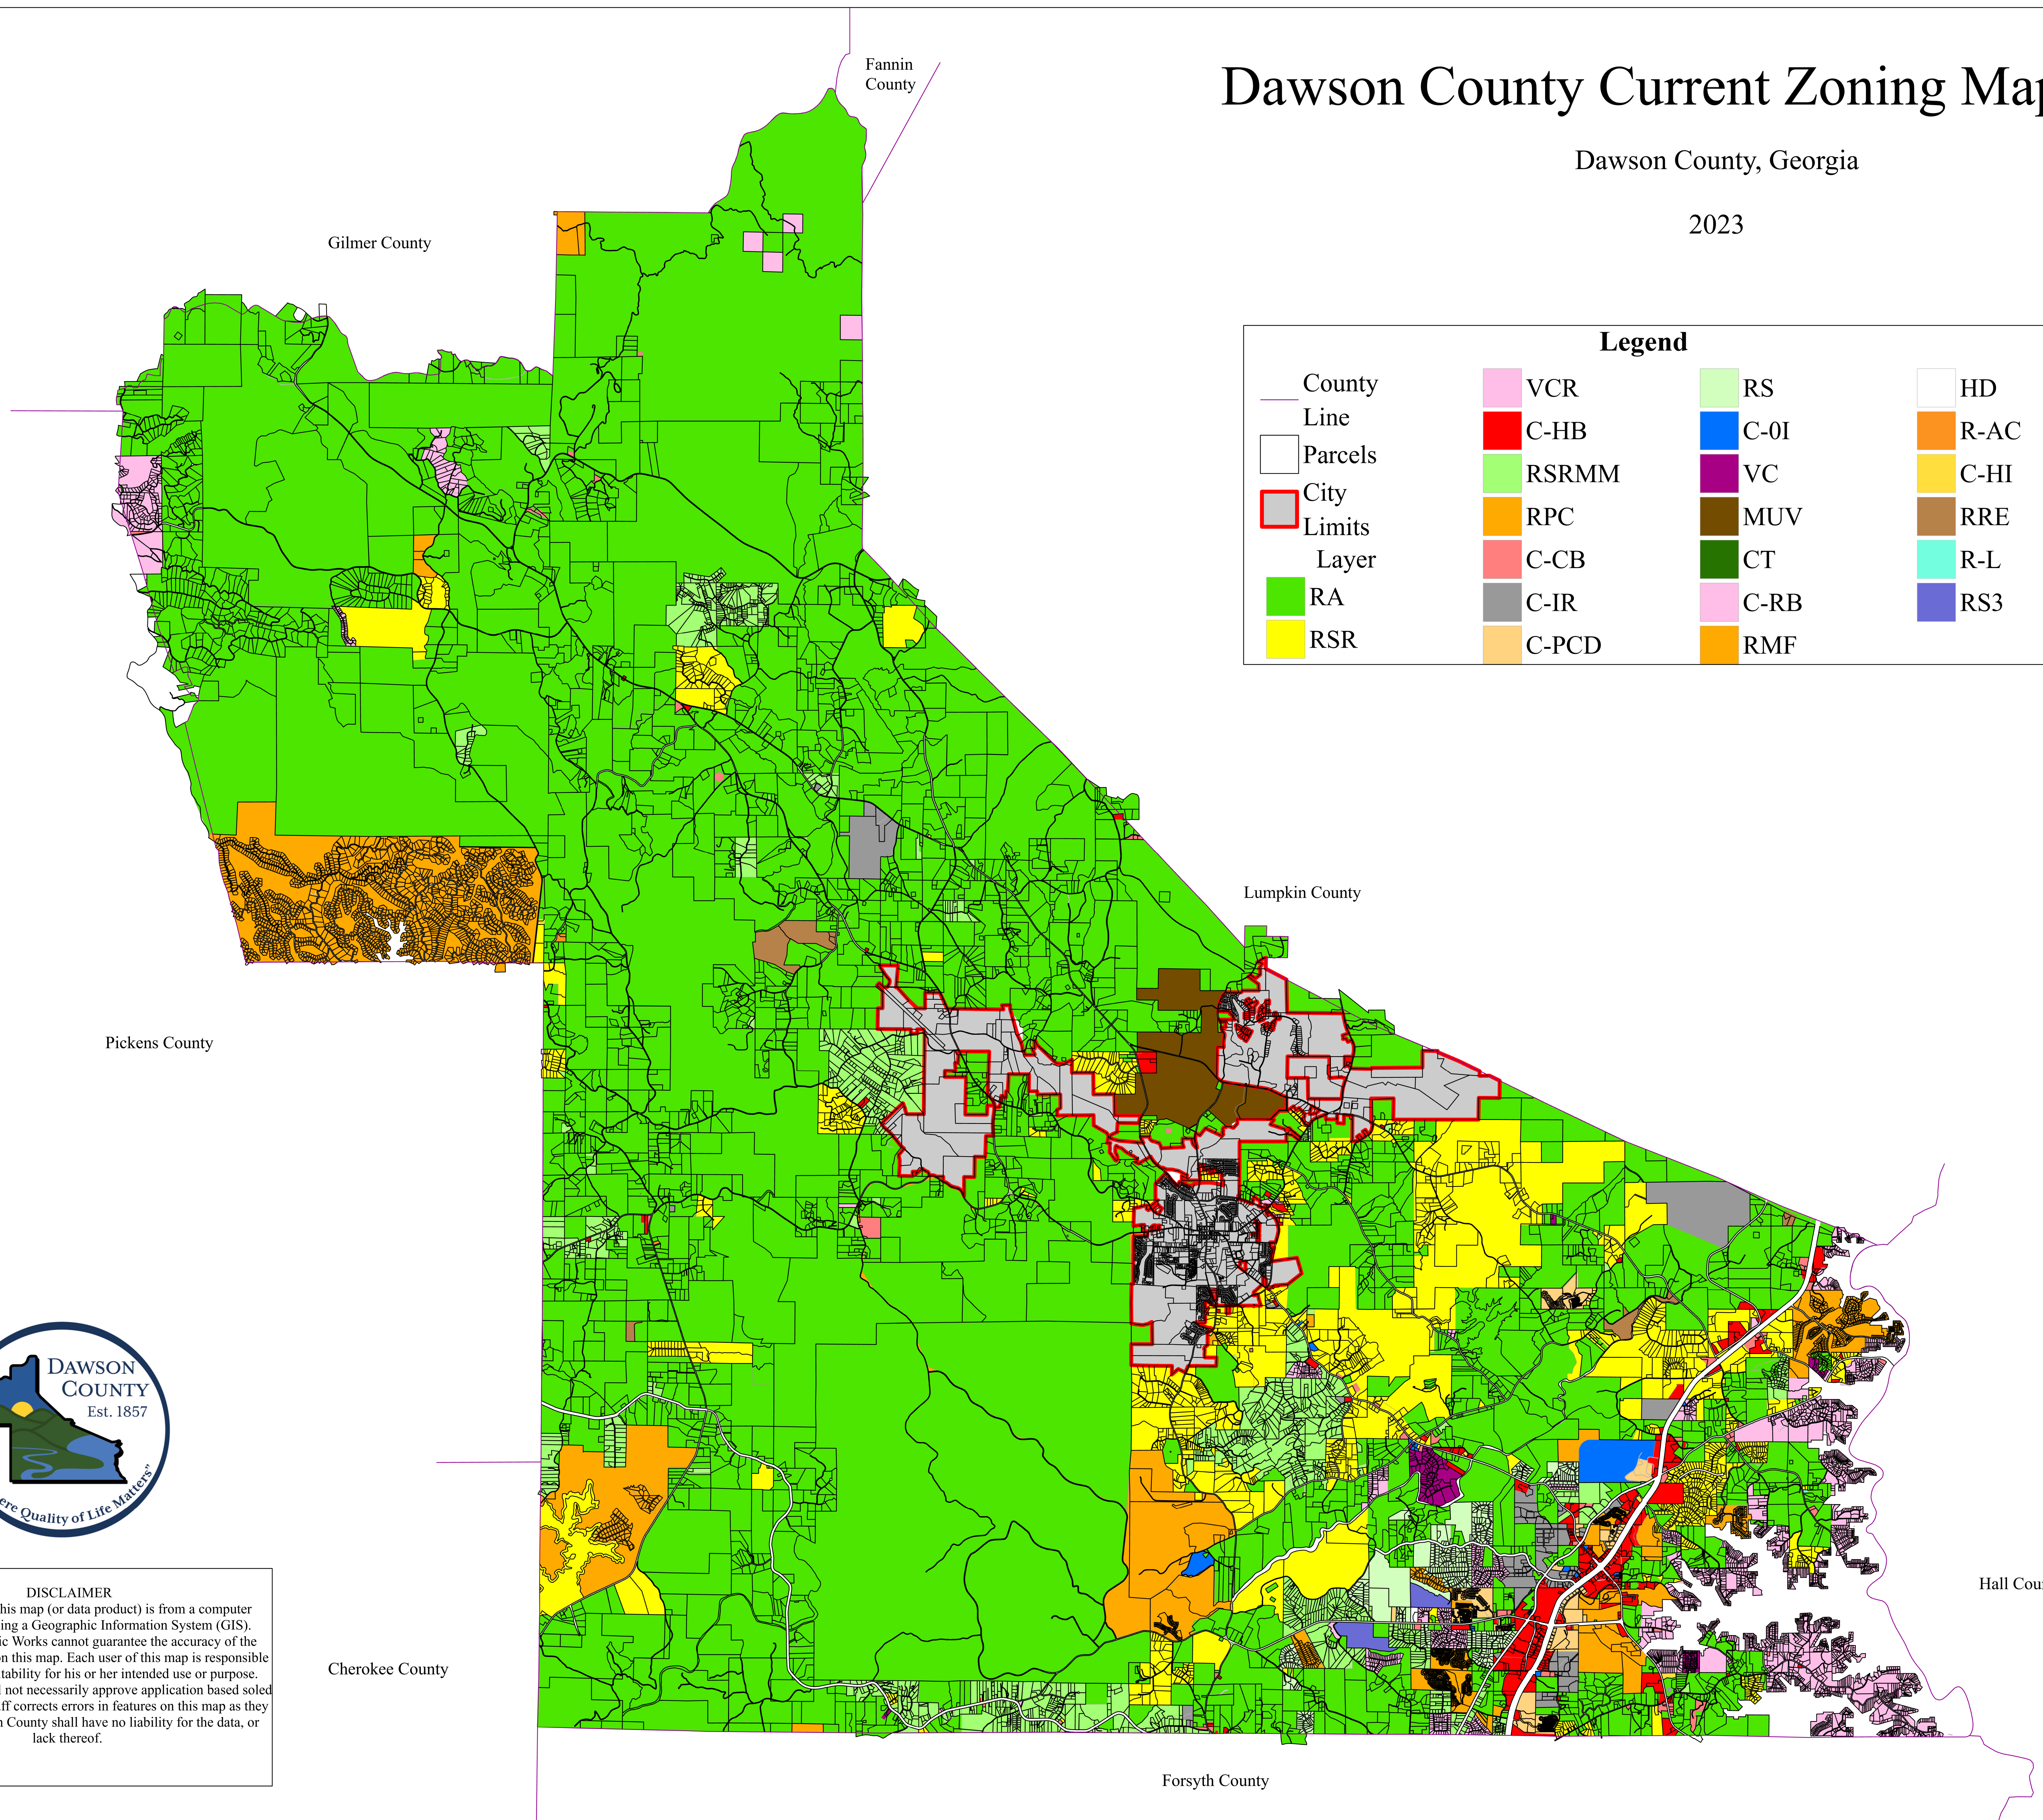

Dawson County Current Zoning Map

Dawson County, Georgia

2023

Legend			
County Line	VCR	RS	HD
Parcels	C-HB	C-OI	R-AC
City Limits	RSRMM	VC	C-HI
Layer	RPC	MUV	RRE
RA	C-CB	CT	R-L
RSR	C-IR	C-RB	RS3
	C-PCD	RMF	

DISCLAIMER
The information on this map (or data product) is from a computer database accessed using a Geographic Information System (GIS). Dawson County Public Works cannot guarantee the accuracy of the information contained on this map. Each user of this map is responsible for determining its suitability for his or her intended use or purpose. County departments will not necessarily approve application based solely on GIS data. County staff corrects errors in features on this map as they are identified. Dawson County shall have no liability for the data, or lack thereof.